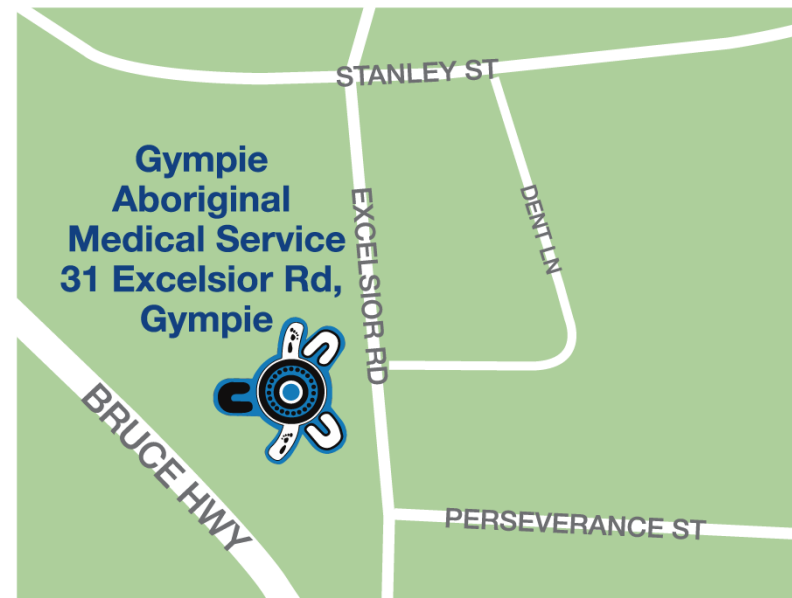

We're moving!

Make tracks to **NGACCH**

Gympie Aboriginal Medical Service (AMS) @ 31 Excelsior Road, Gympie

OUR LAST DAY AT 4,4 HORSESHOE BEND, GYMPIE WILL BE THE **16TH DECEMBER 2021**
FIND US AT THE GYMPIE AMS FROM THE **20TH DECEMBER 2021** OR CALL ON 5329 5872